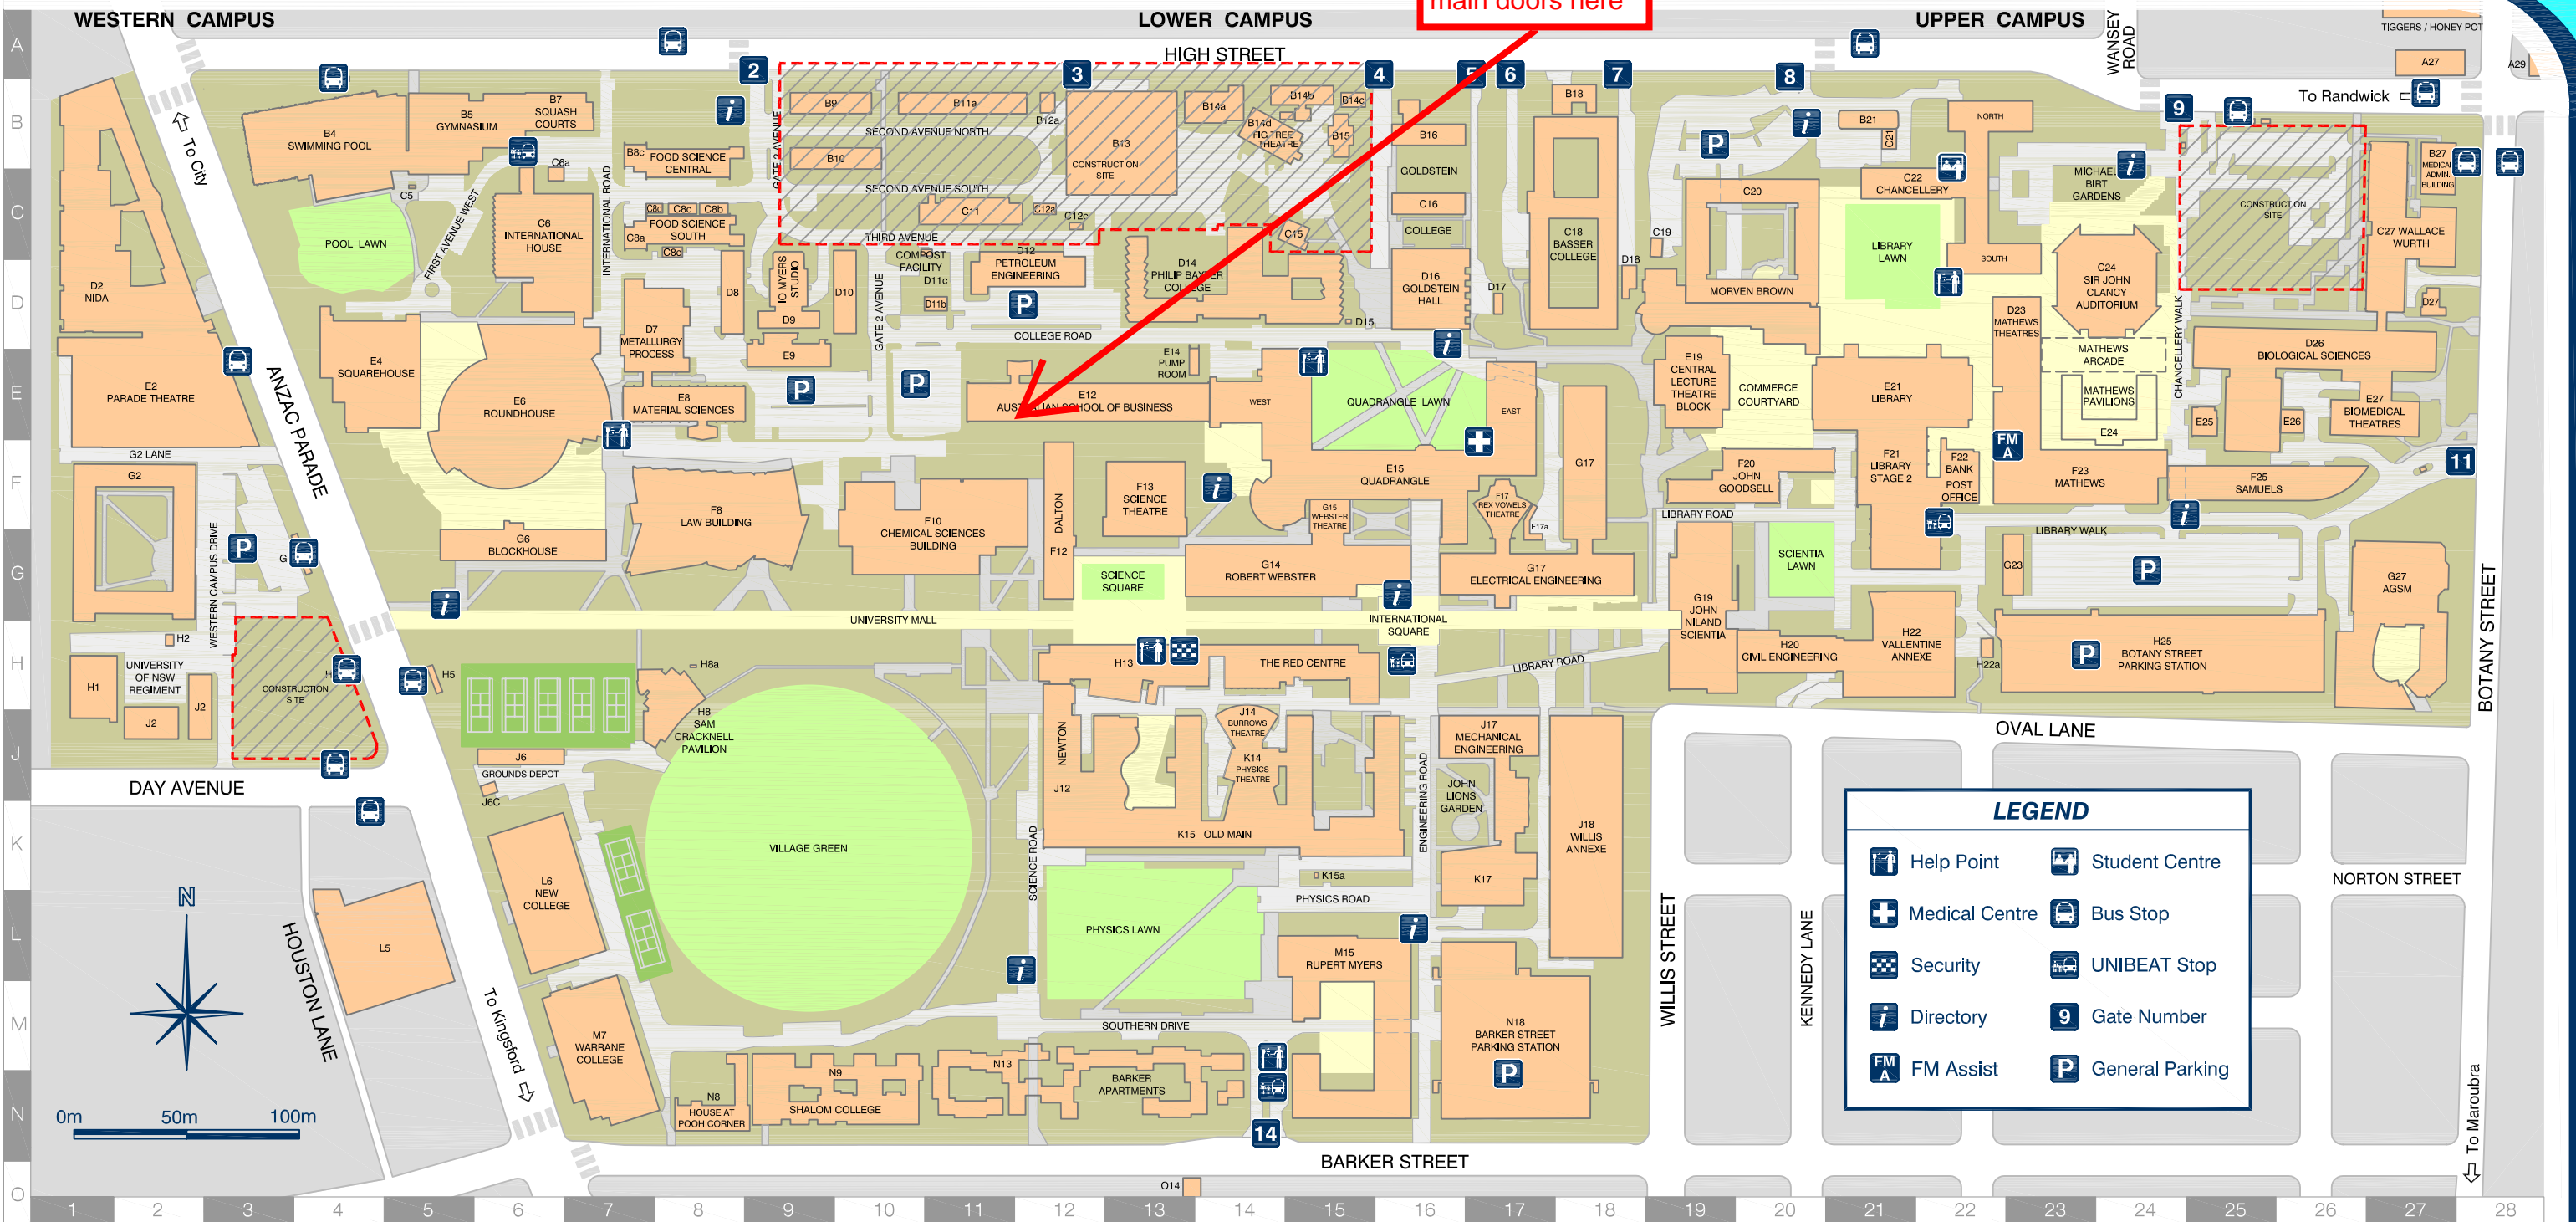

Enter through main doors here

### LEGEND

	Help Point		Student Centre
	Medical Centre		Bus Stop
	Security		UNIBEAT Stop
	Directory		Gate Number
	FM Assist		General Parking

BUILDINGS		RESIDENCES		THEATRES		SERVICES	
223 Anzac Parade	L5	Mechanical Engineering	J17	Allens Arthur Robinson Theatre	F8	Accommodation (Housing Office)	C17
Arcade, The	E24a	Medical Administration	B27	Biomedical Theatres	E27	Admissions and Enrolment - Student Centre	C22
Australian School of Business	E12	Metallurgy Process	D7	Central Lecture Block (CLB)	E19	Alumni Association	C22
Biological Sciences	D26	Morven Brown	C20	Chemical Sciences Theatre	F10	Arc @ UNSW	G6
Blockhouse	G6	Newton	J12	Civil Engineering Theatre G1	H20	Biomedical Library	F21
Building G27	G27	NIDA	D2	Clancy Auditorium	C24	Bookshop	E15
Chancellery	C22	Old Main	K15	Fig Tree Theatre	B14d	Cashier	F8
Chemical Sciences Pavilions	F10	Petroleum Engineering	D12	Gonski, Levy Theatre	F8	Careers & Employment Office	E15
Civil Engineering	H20	Red Centre	H13	IO Myers Studio	D9	Chaplain	E4
Dalton	F12	Robert Webster	G14	Keith Burrows Theatre	J14	Child Care Centres:	
Electrical Engineering	G17	Roundhouse	E6	Law Theatre	F8	House at Pooch Corner	N8
Food Science	B8c,C8a	Rupert Myers	M15	Macauley Theatre	E15	Kangas House (52 Barker Street)	O14
Golf House (38 Botany St.)	A27	Sam Cracknell Pavilion	H8	Mathews Theatres	D23	Tiggers/Honey Pot	A28
Goodsell	F20	Samuels	F25	NewSouth Global Theatre	G14	UNSW International (Students Centre)	H13
John Niland Scientia, The	G19	Squarehouse	E4	Old Main Building (112) Theatre	K15	UNSW Student Centre	C22
K17 (Computer Science)	K17	University Regiment	J2	Parade Theatre (NIDA)	E2	Venues and Events	F23
Law	F8	Wallace Wurth	C27	Physics Theatre	K14		
Library	E21	Willis Annexe	J18	Red Centre Theatre	H13		
Library Stage 2	F21			Rex Vowels Theatre	F17		
Material Sciences	E8			Ritchie Theatre	G19		
Mathews	F23			Rupert Myers Theatre	M15		
				Science Theatre	F13		
				Webster Theatres	G15		